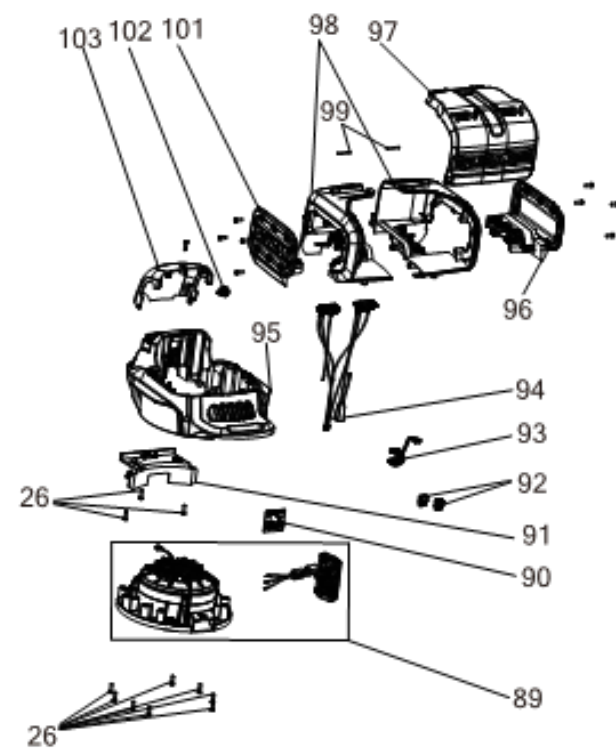

DCMWP134W2 MOWER 1

DCMWP134W2 MOWER 1

Parts List DCMWP134W2 MOWER 1

Item	Part Number	Qty	Part Description	General Description	Other Info	Repair Inst	Markets
1	NA168482	1	BUTTON			No	QW
2	NA213502	1	SPRING			No	QW
3	90617442	2	SCREW			No	QW
4	330019-03	8	SCREW			No	QW
5	NA120833	1	COVER			No	QW
6	NA312972	1	CONTROL			No	QW
7	330019-02	3	SCREW			No	QW
8	NA255730	1	BUTTON			No	QW
9	NA268870	1	HANDLE SA			No	QW
10	NA172919	1	SWITCH			No	QW
11	NA211458	1	WIRE			No	QW
12	N261987	2	CAP			No	QW
13	330045-29	4	SCREW			No	QW
14	NA120832	1	COVER			No	QW
15	NA260845	1	KEY			No	QW
16	NA120831	1	SWITCH COVER			No	QW
17	NA168479	1	CATCH			No	QW
18	NA168480	1	CAM			No	QW
19	N534932	1	SPRING TORSION			No	QW
20	NA172974	1	HARNESS			No	QW
21	NA302113	2	STRIP			No	QW
22	NA302159	2	SLEEVE			No	QW
23	NA302156	2	TUBE UPPER			No	QW
24	NA377608	2	STOP			No	QW
25	NA302154	2	TUBE LOWER			No	QW
26	330019-12	36	SCREW			No	QW
27	NA302157	2	SLEEVE			No	QW
28	NA291227	2	BOLT			No	QW
29	NA302168	2	WASHER			No	QW
30	NA302166	2	SCREW			No	QW
31	N526931	2	NUT			No	QW
32	NA302103	2	HOOK			No	QW