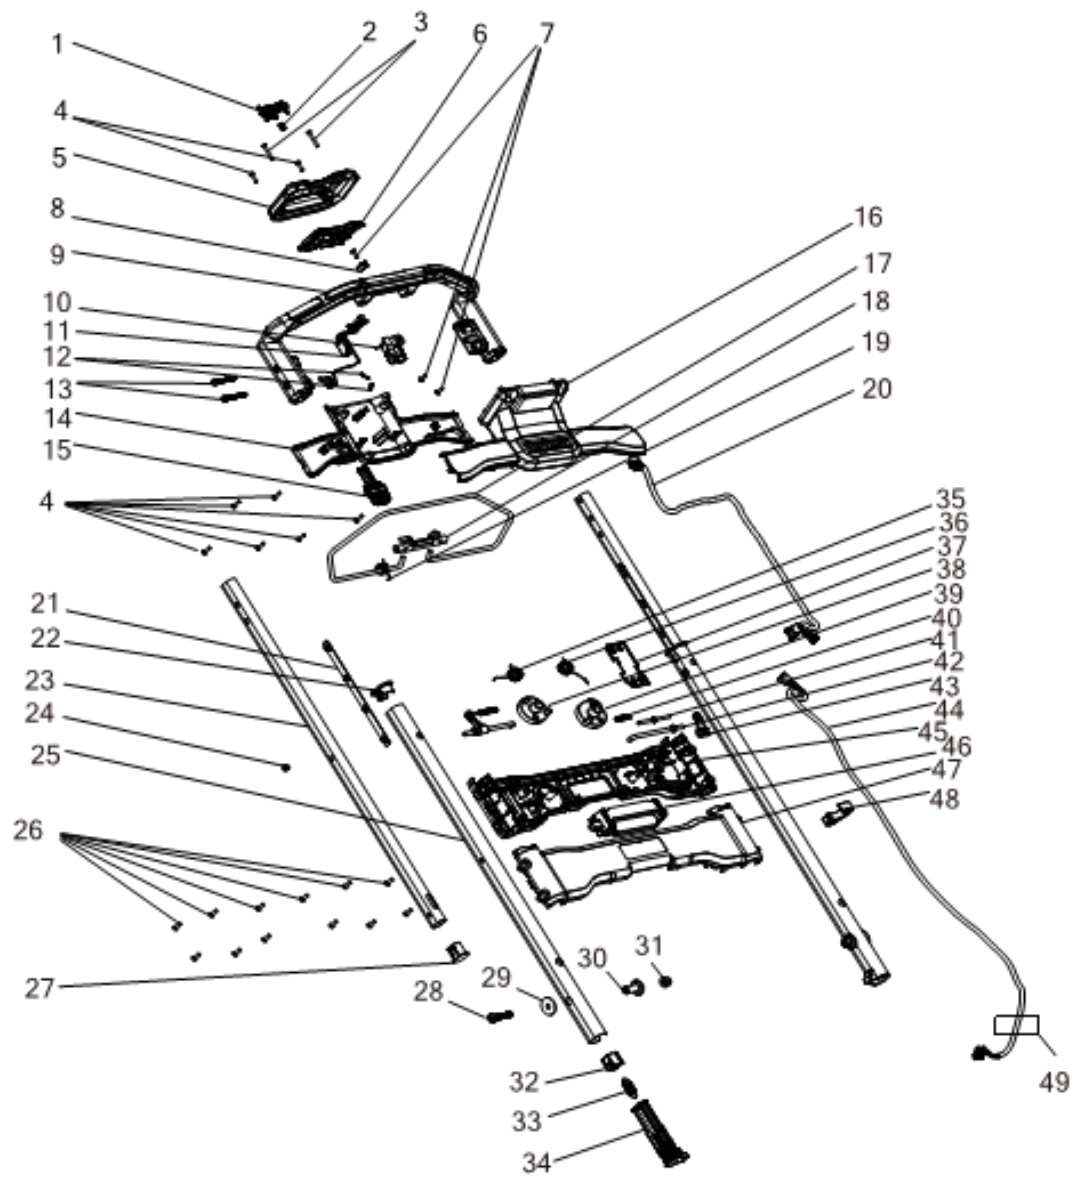

DCMWP134W2 MOWER 1

DCMWP134W2 MOWER 1

Parts List DCMWP134W2 MOWER 1

Item	Part Number	Qty	Part Description	General Description	Other Info	Repair Inst	Markets
1	NA168482	1	BUTTON			No	QW
2	NA213502	1	SPRING			No	QW
3	90617442	2	SCREW			No	QW
4	330019-03	8	SCREW			No	QW
5	NA120833	1	COVER			No	QW
6	NA312972	1	CONTROL			No	QW
7	330019-02	3	SCREW			No	QW
8	NA255730	1	BUTTON			No	QW
9	NA268870	1	HANDLE SA			No	QW
10	NA172919	1	SWITCH			No	QW
11	NA211458	1	WIRE			No	QW
12	N261987	2	CAP			No	QW
13	330045-29	4	SCREW			No	QW
14	NA120832	1	COVER			No	QW
15	NA260845	1	KEY			No	QW
16	NA120831	1	SWITCH COVER			No	QW
17	NA168479	1	CATCH			No	QW
18	NA168480	1	CAM			No	QW
19	N534932	1	SPRING TORSION			No	QW
20	NA172974	1	HARNESS			No	QW
21	NA302113	2	STRIP			No	QW
22	NA302159	2	SLEEVE			No	QW
23	NA302156	2	TUBE UPPER			No	QW
24	NA377608	2	STOP			No	QW
25	NA302154	2	TUBE LOWER			No	QW
26	330019-12	36	SCREW			No	QW
27	NA302157	2	SLEEVE			No	QW
28	NA291227	2	BOLT			No	QW
29	NA302168	2	WASHER			No	QW
30	NA302166	2	SCREW			No	QW
31	N526931	2	NUT			No	QW
32	NA302103	2	HOOK			No	QW