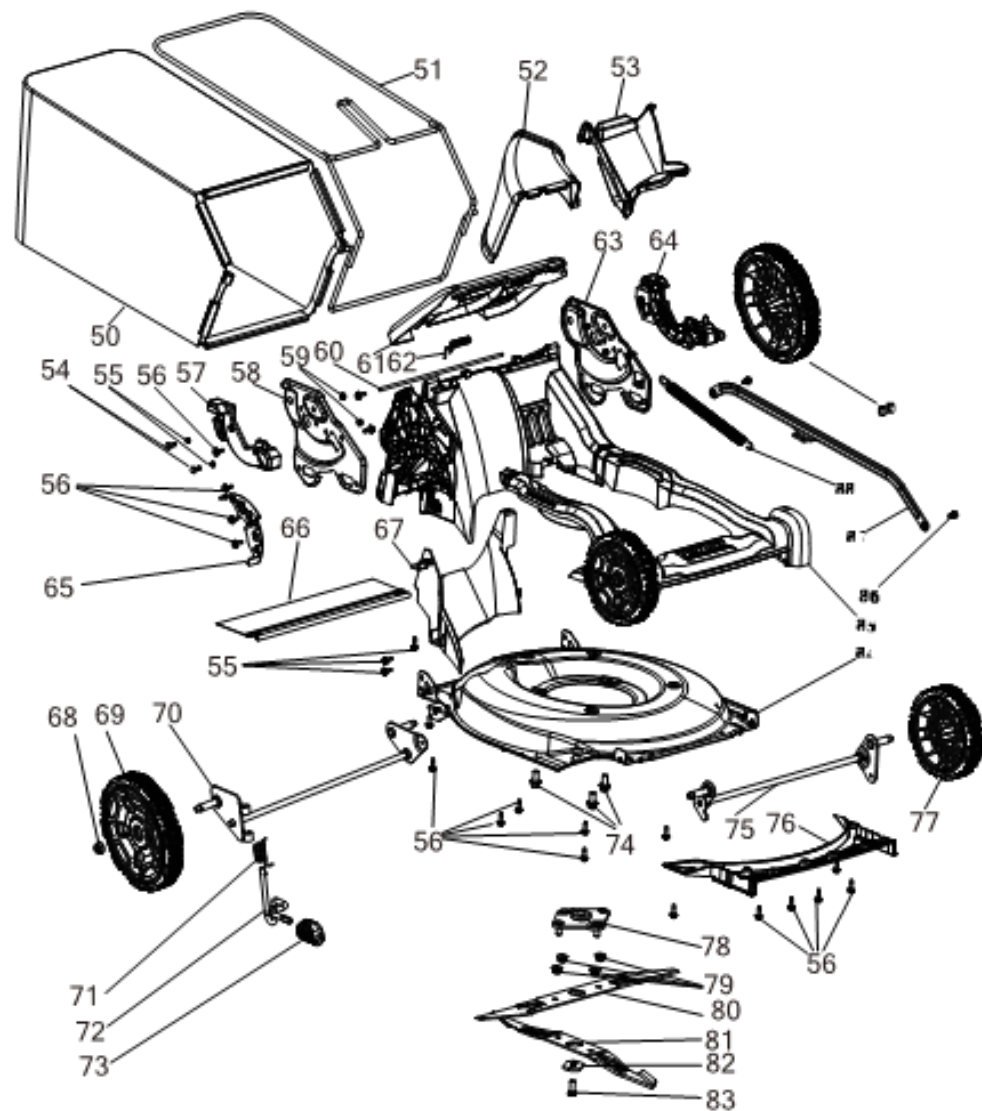

DCMWP134W2 MOWER 1

DCMWP134W2 MOWER 1

Parts List DCMWP134W2 MOWER 1

Item	Part Number	Qty	Part Description	General Description	Other Info	Repair Inst	Markets
1	NA168482	1	BUTTON			No	QW
2	NA213502	1	SPRING			No	QW
3	90617442	2	SCREW			No	QW
4	330019-03	8	SCREW			No	QW
5	NA120833	1	COVER			No	QW
6	NA312972	1	CONTROL			No	QW
7	330019-02	3	SCREW			No	QW
8	NA255730	1	BUTTON			No	QW
9	NA268870	1	HANDLE SA			No	QW
10	NA172919	1	SWITCH			No	QW
11	NA211458	1	WIRE			No	QW
12	N261987	2	CAP			No	QW
13	330045-29	4	SCREW			No	QW
14	NA120832	1	COVER			No	QW
15	NA260845	1	KEY			No	QW
16	NA120831	1	SWITCH COVER			No	QW
17	NA168479	1	CATCH			No	QW
18	NA168480	1	CAM			No	QW
19	N534932	1	SPRING TORSION			No	QW
20	NA172974	1	HARNESS			No	QW
21	NA302113	2	STRIP			No	QW
22	NA302159	2	SLEEVE			No	QW
23	NA302156	2	TUBE UPPER			No	QW
24	NA377608	2	STOP			No	QW
25	NA302154	2	TUBE LOWER			No	QW
26	330019-12	36	SCREW			No	QW
27	NA302157	2	SLEEVE			No	QW
28	NA291227	2	BOLT			No	QW
29	NA302168	2	WASHER			No	QW
30	NA302166	2	SCREW			No	QW
31	N526931	2	NUT			No	QW
32	NA302103	2	HOOK			No	QW